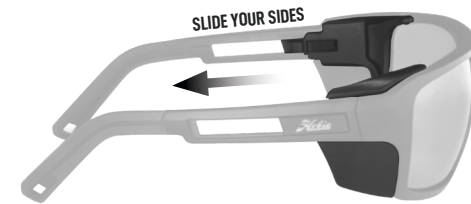

# EL MATADOR

POLYCARBONATE LARGE RX READY

BASE 8 | HYDROCLEAR™ 360° POLARIZED | RETRACTING SIDE SHIELDS | TR-90 | INTEGRATED HINGE | CO-MOLDED MEGOL RUBBER

Dimensions: 61mm | 15mm | 130mm

Retracting side shields slide into place to improve sight lines and block peripheral glare.